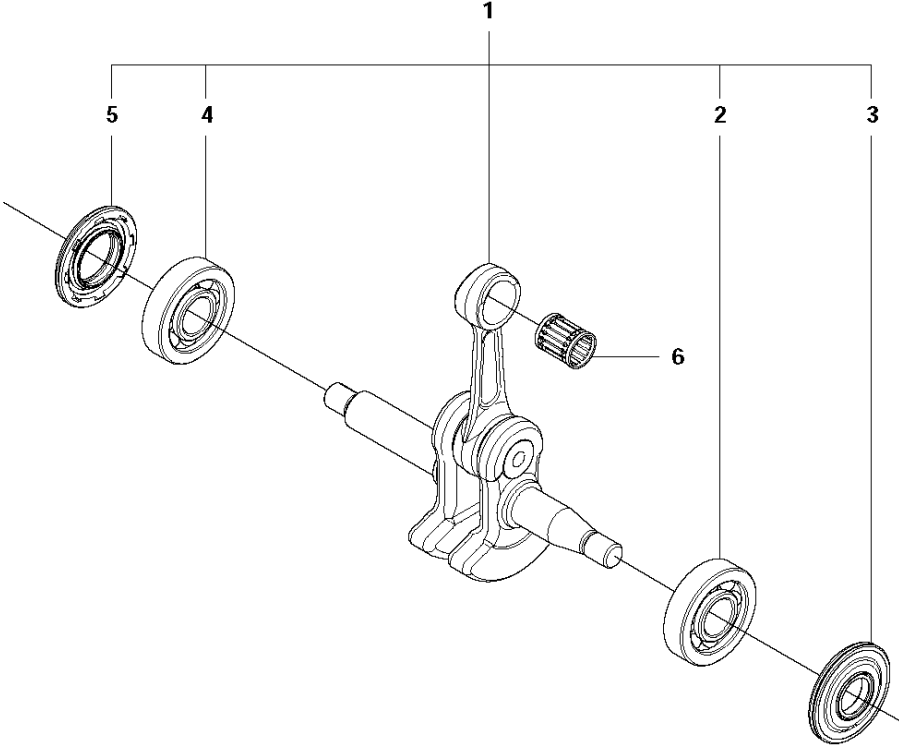

J 140, 140e
CRANKSHAFT

CRANKSHAFT

140 E from 2012-01 -

Спр. №	Код	Описание	Замечание	КОЛ	Наб.
1	525 60 46-01	Коленвал		1	.
2	544 24 87-02	Съемник подшипника		1	1
3	544 25 12-01	Уплотнение		1	1
4	544 24 88-02	Съемник подшипника		1	1
5	544 25 13-01	Уплотнение		1	1
6	503 41 41-01	Подшипник		1